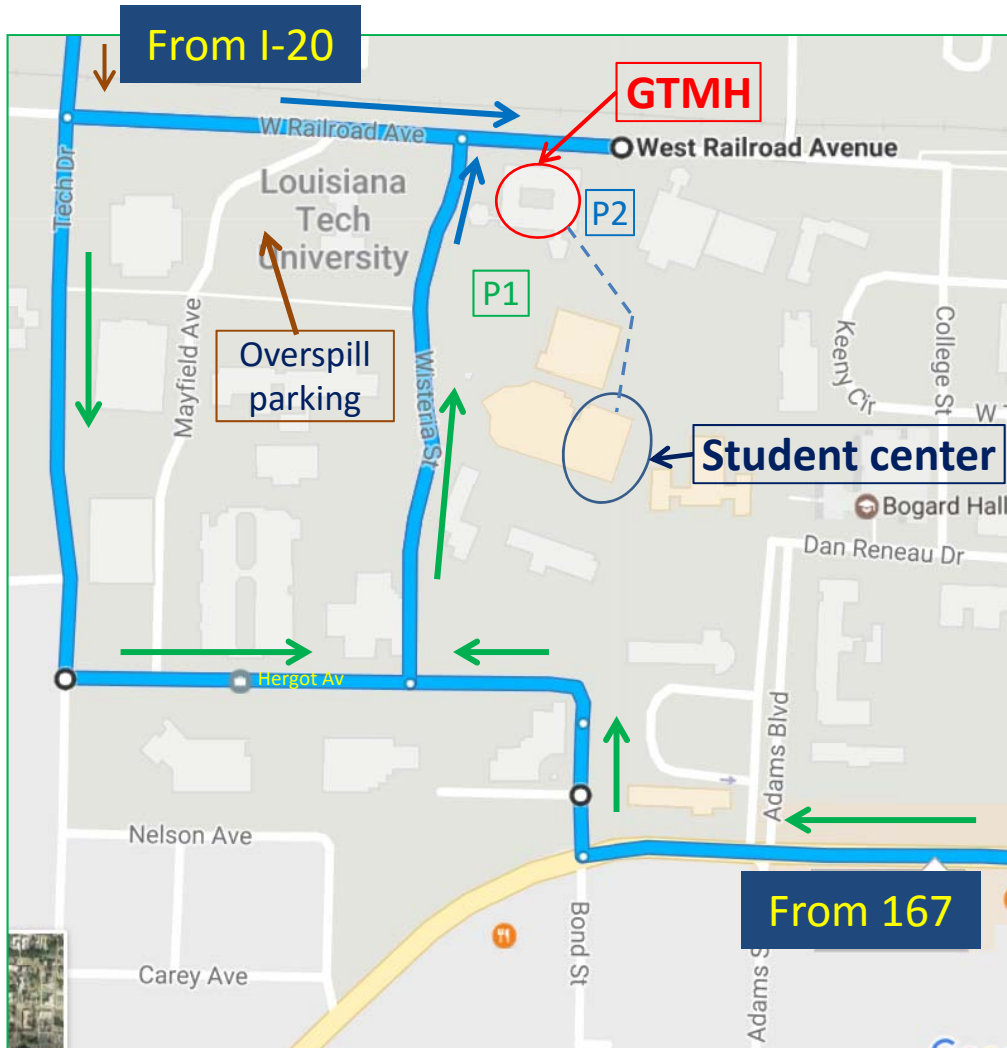

Driving Directions to the 91ST meeting of the Louisiana Academy of Science

All talks and posters will be in **GTMH**. Breakfast and lunch will be in the **Student center**. Dash lines show the walking path between them.

From I-20

- Take exit 84 and turn left into Tech Drive

To Parking Lot 1 (P1)

- Drive about 1 mile on Tech Drive,
- After the railroad bridge turn left on Railroad Ave

To Parking Lot 1 and 2 (P1 & P2)

- Continue on Tech drive
- Turn left on Hergot Av
- Left on Wisteria to P1
- To get to P2, continue on Wisteria and turn right on Railroad Av.

From 167 (to P1 & P2)

- Turn left on Hwy 80 (California Ave)
- Turn right on Bond Street and follow the road into Hergot Ave
- Turn right onto Wisteria to P1
- To get to P2, continue on Wisteria and turn right on Railroad Av.

Please notice that wisteria is a one-way street towards Railroad Av. To go from P2 to P1, you need to get back to Tech Drive towards Hergot Av. *President's reserved parking slot is in P2, make sure not to park there.*